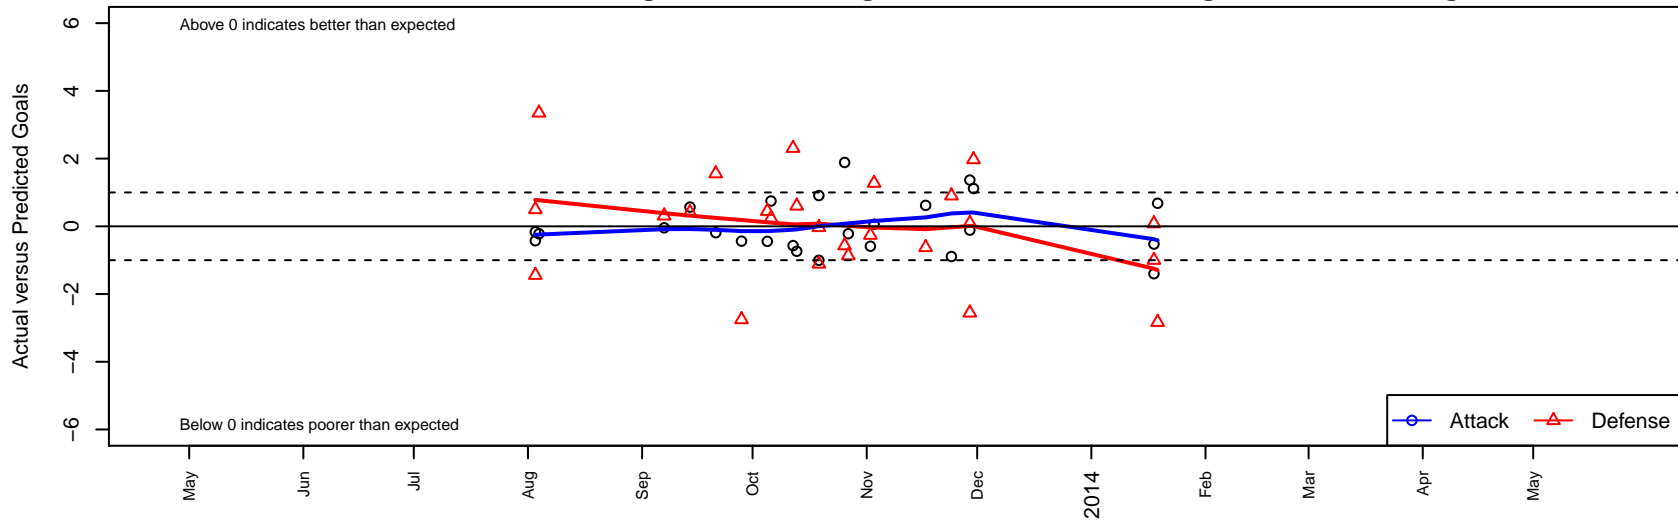

San Diego Surf SC Academy II G01

, CAS
 G01 total strength=1001
 attack=2.24 defense=1.8
 fall league = SCDL FI1 U12
 notes= Navy
 alt names used:
 SD Surf Girls 01-02 Premier
 SD Surf Girls Academy II

Venues played:
 Surf Girls U12 U12
 SCDL FI1 U12
 SoCal DL Fall Showcase Flight 1 (Flight 2) U12
 Surf Thanksgiving Gold U12
 Vegas MLK Cup Gold U12

San Diego Surf SC Academy II G01
 Dots are actual minus expected GF (blue circles) and GA (red triangles).
 Blue line is smoothed change in attack strength. Red is smoothed change in defense strength.